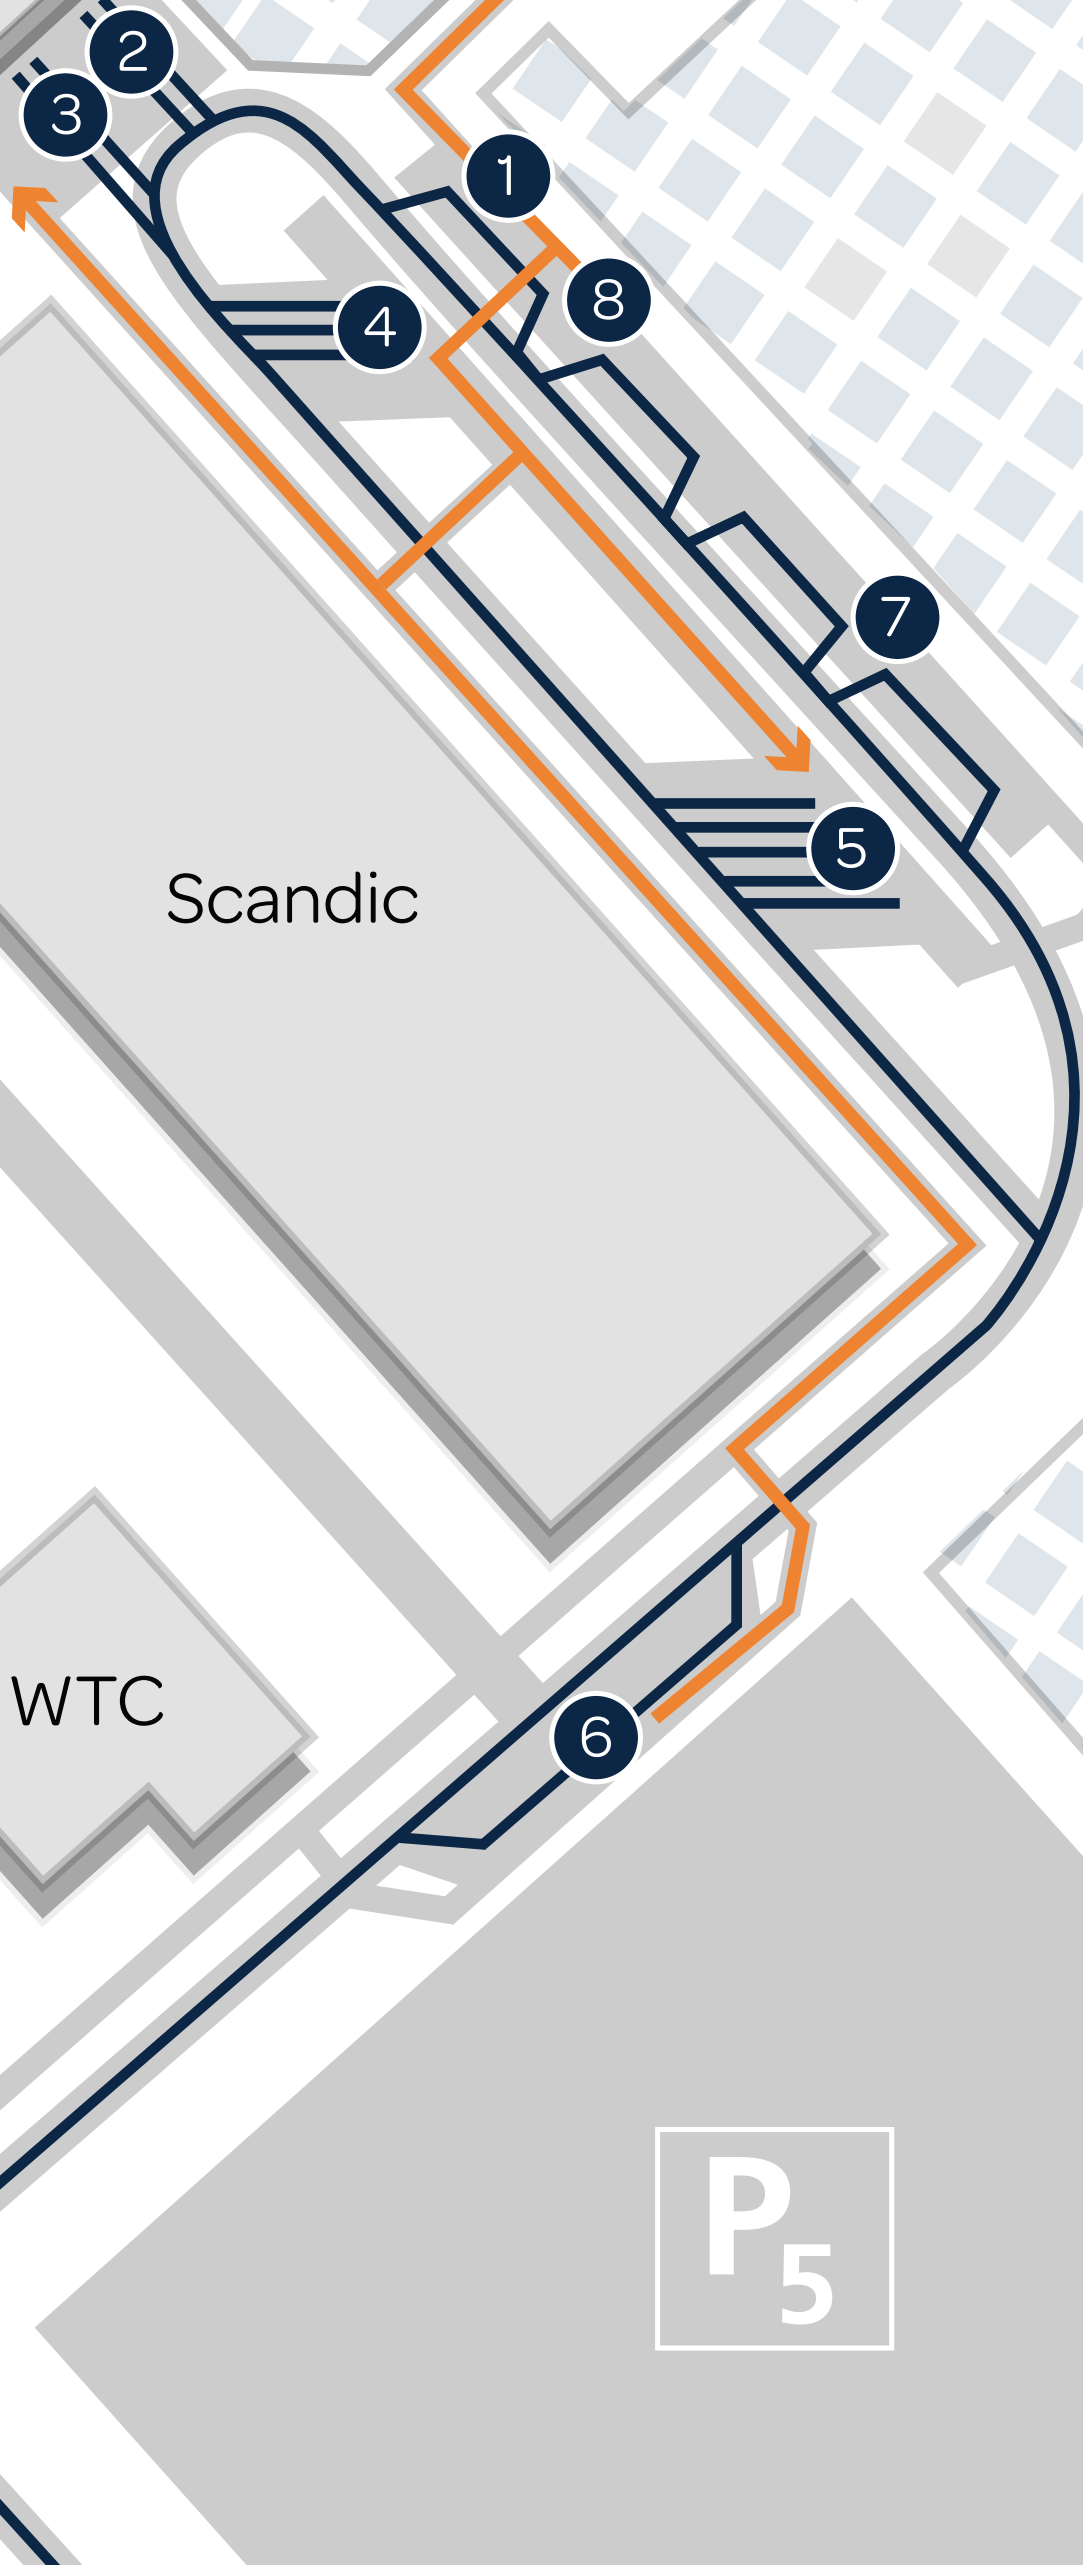

T1

T2

Bus platforms, from May 15 Bussilaiturit 15.5. alk.

- 1 Finnair City Bus, platform / laiturit 51
 - 2 Local traffic (HSL), platforms 52 & 53
Paikallisliikenne (HSL), laiturit 52 & 53
 - 3 Long-distance buses, platforms 54-56
Pikavuorot, laiturit 54-56
 - 4 Charter buses, platform 71
Tilausajot, laiturit 71
 - 5 Charter buses, platform 72
Tilausajot, laiturit 72
 - 6 Shuttle buses, platform 57
Yhteysbussit, laiturit 57
 - 7 Drop-off platforms 63-64
Jättölaiturit 63-64
 - 8 Drop-off platforms 61-62
Jättölaiturit 61-62
- Driving route to the platforms
Ajoreitti laitureille
- Walking route
Kävelyreitti